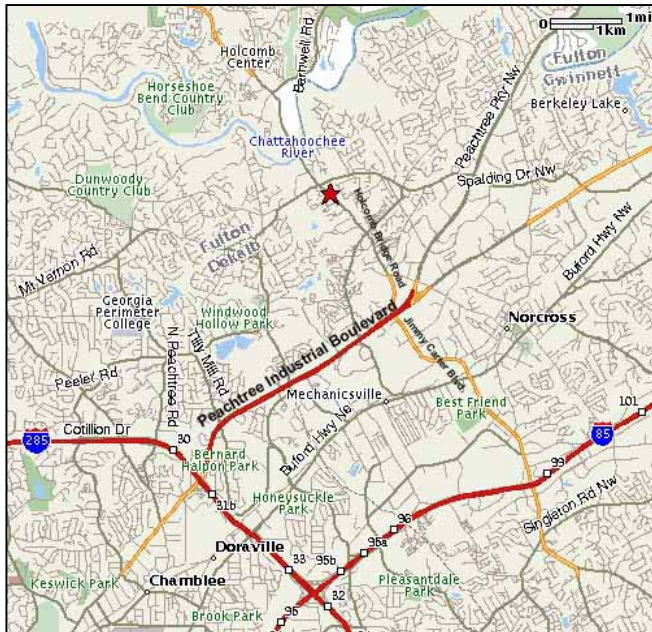

WATERFORD HOMES

"Your Confidence Builder"

BRIDGETTE BOYLAN INTERIORS
4006 Holcomb Bridge Road, Suite 200
Norcross, GA 30092

BY APPOINTMENT ONLY

From Gwinnett

I-285 N toward Chattanooga. Merge onto Peachtree Industrial Blvd./GA-141 North toward Cumming/Dahlonega. Take the exit toward Jimmy Carter Blvd./GA-140. Turn LEFT onto Jimmy Carter Blvd NW (which changes name to Holcomb Bridge Road, after you go under Peachtree Industrial Blvd.) Continue on Holcomb Bridge Road for approximately 1¾ miles. Take a right at traffic light on Wetherburn Way (ACE Hardware on your right). Take 1st driveway on left into the 2-Story brick building. We are located in the front of the building in Suite 100.

From Cobb

I-285 N toward Augusta/Greenville. Merge onto Peachtree Industrial Blvd./GA-141 North toward Cumming/Dahlonega. Take the exit toward Jimmy Carter Blvd./GA-140. Turn LEFT onto Jimmy Carter Blvd NW (which changes name to Holcomb Bridge Road, after you go under Peachtree Industrial Blvd.) Continue on Holcomb Bridge Road for approximately 1¾ miles. Take a right at traffic light on Wetherburn Way (ACE Hardware on your right). Take 1st driveway on left into the 2-Story brick building. We are located in the front of the building in Suite 100.