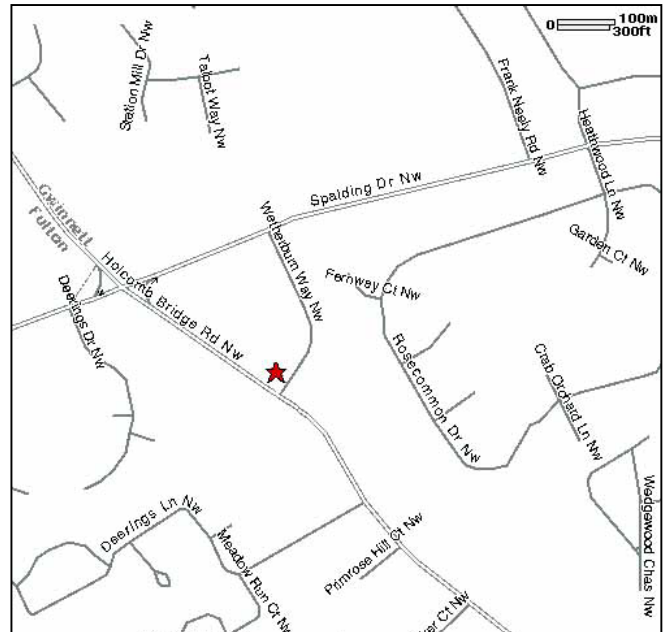

WATERFORD HOMES

"Your Confidence Builder"

BRIDGETTE BOYLAN INTERIORS
4006 Holcomb Bridge Road, Suite 200
Norcross, GA 30092

BY APPOINTMENT ONLY

From Gwinnett

I-285 N toward Chattanooga. Merge onto Peachtree Industrial Blvd./GA-141 North toward Cumming/Dahlonega. Take the exit toward Jimmy Carter Blvd./GA-140. Turn LEFT onto Jimmy Carter Blvd NW (which changes name to Holcomb Bridge Road, after you go under Peachtree Industrial Blvd.) Continue on Holcomb Bridge Road for approximately 1¾ miles. Take a right at traffic light on Wetherburn Way (ACE Hardware on your right). Take 1st driveway on left into the 2-Story brick building. We are located in the front of the building in Suite 100.

From Cobb

I-285 N toward Augusta/Greenville. Merge onto Peachtree Industrial Blvd./GA-141 North toward Cumming/Dahlonega. Take the exit toward Jimmy Carter Blvd./GA-140. Turn LEFT onto Jimmy Carter Blvd NW (which changes name to Holcomb Bridge Road, after you go under Peachtree Industrial Blvd.) Continue on Holcomb Bridge Road for approximately 1¾ miles. Take a right at traffic light on Wetherburn Way (ACE Hardware on your right). Take 1st driveway on left into the 2-Story brick building. We are located in the front of the building in Suite 100.