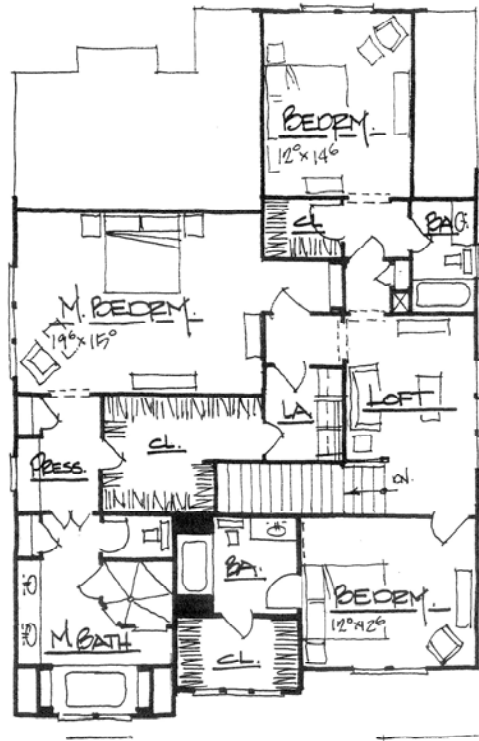

CRABAPPLE STATION  
 WATERFORDHOMES

MAIN LEVEL FLOOR PLAN  
 ARCADIA COTTAGE

CALDWELL • CLINE  
 ARCHITECTS • DESIGNERS  
 212 CHURCH STREET, NE MARIETTA, GA 30060  
 PHONE 770-424-3882 770-424-2377 FAX