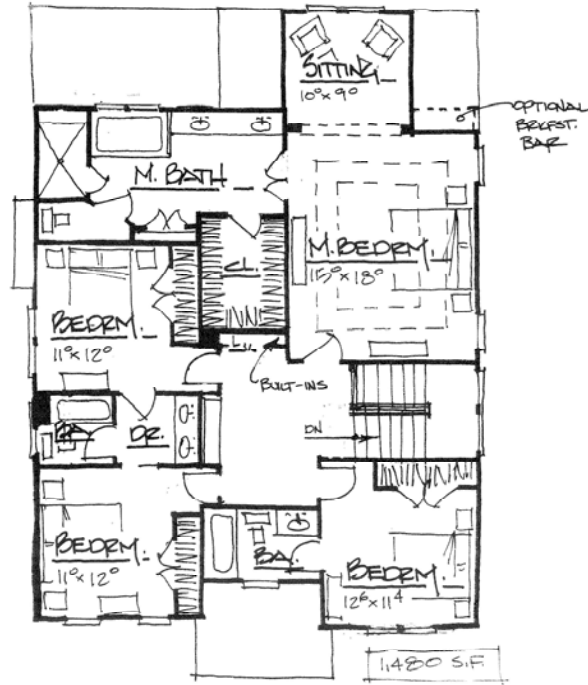

CRABAPPLE STATION
WATERFORD HOMES

MAIN LEVEL FLOOR PLAN
BALDWIN COTTAGE

CALDWELL • CLINE
ARCHITECTS • DESIGNERS
212 CHURCH STREET, NE MARIETTA, GA 30060
PHONE 770-424-3882 770-424-2377 FAX

CRABAPPLE STATION
WATERFORD HOMES

UPPER LEVEL FLOOR PLAN
BALDWIN COTTAGE

CALDWELL • CLINE
ARCHITECTS • DESIGNERS
212 CHURCH STREET, NE MARIETTA, GA 30060
PHONE 770-424-3882 770-424-2377 FAX