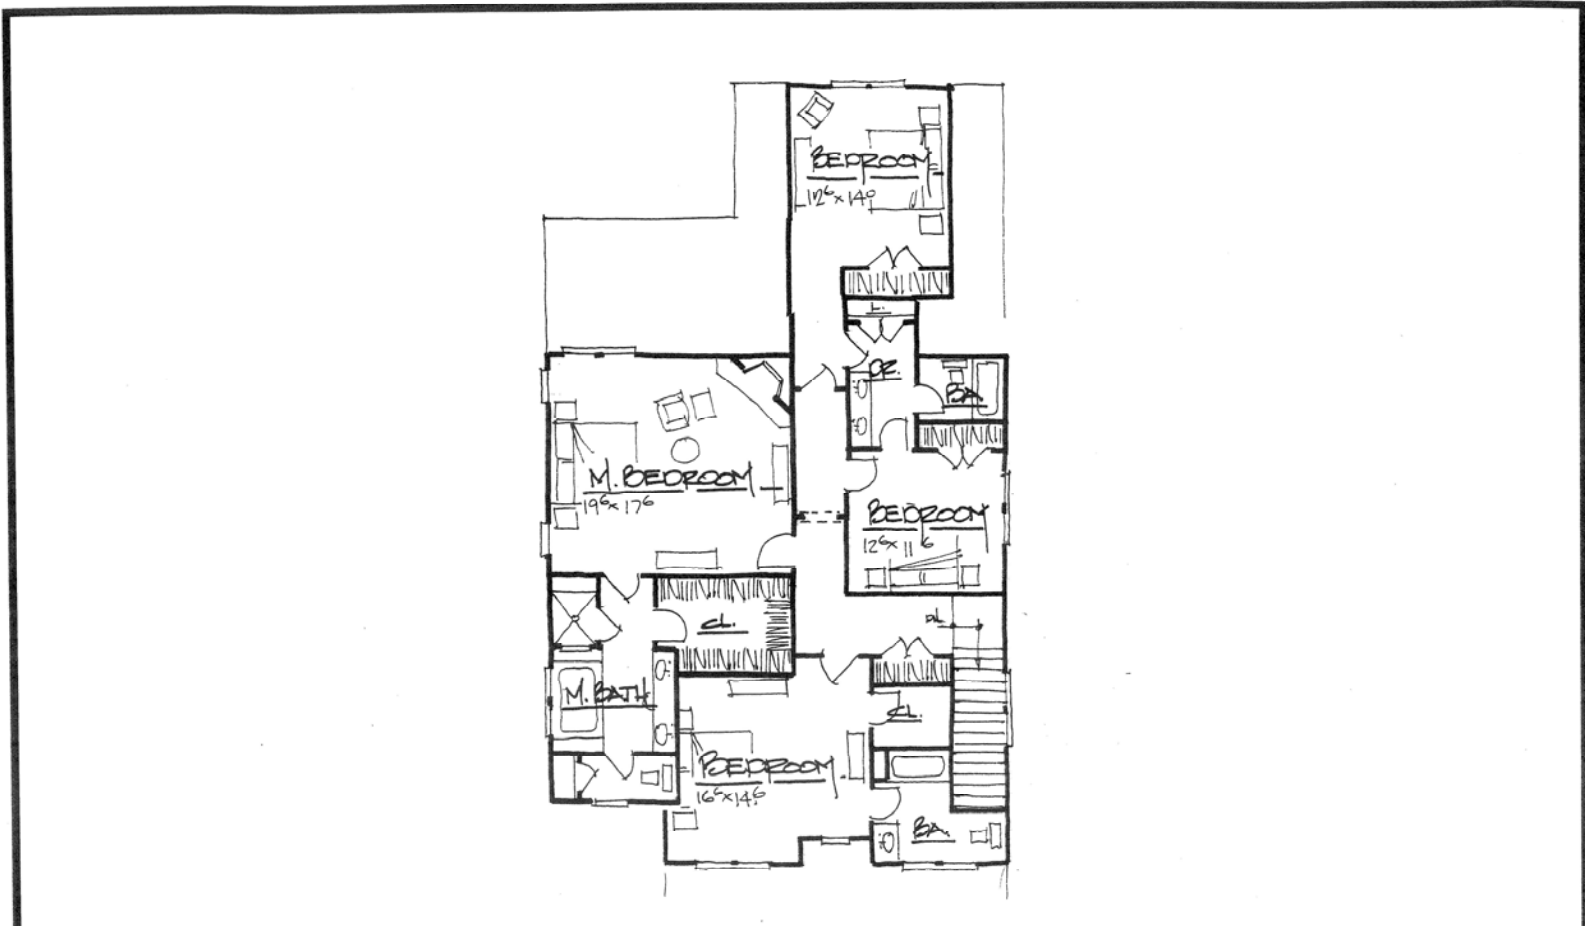

CRABAPPLE STATION
WATERFORD HOMES

MAIN LEVEL FLOOR PLAN
DANBERRY COTTAGE

CALDWELL • CLINE
ARCHITECTS • DESIGNERS
212 CHURCH STREET, NE MARIETTA, GA 30060
PHONE 770-424-3882 FAX 770-424-2377

CRABAPPLE STATION
WATERFORD HOMES

UPPER LEVEL FLOOR PLAN
DANBERRY COTTAGE

CALDWELL • CLINE
ARCHITECTS • DESIGNERS
212 CHURCH STREET, NE MARIETTA, GA 30060
PHONE 770-424-3882 770-424-2377 FAX