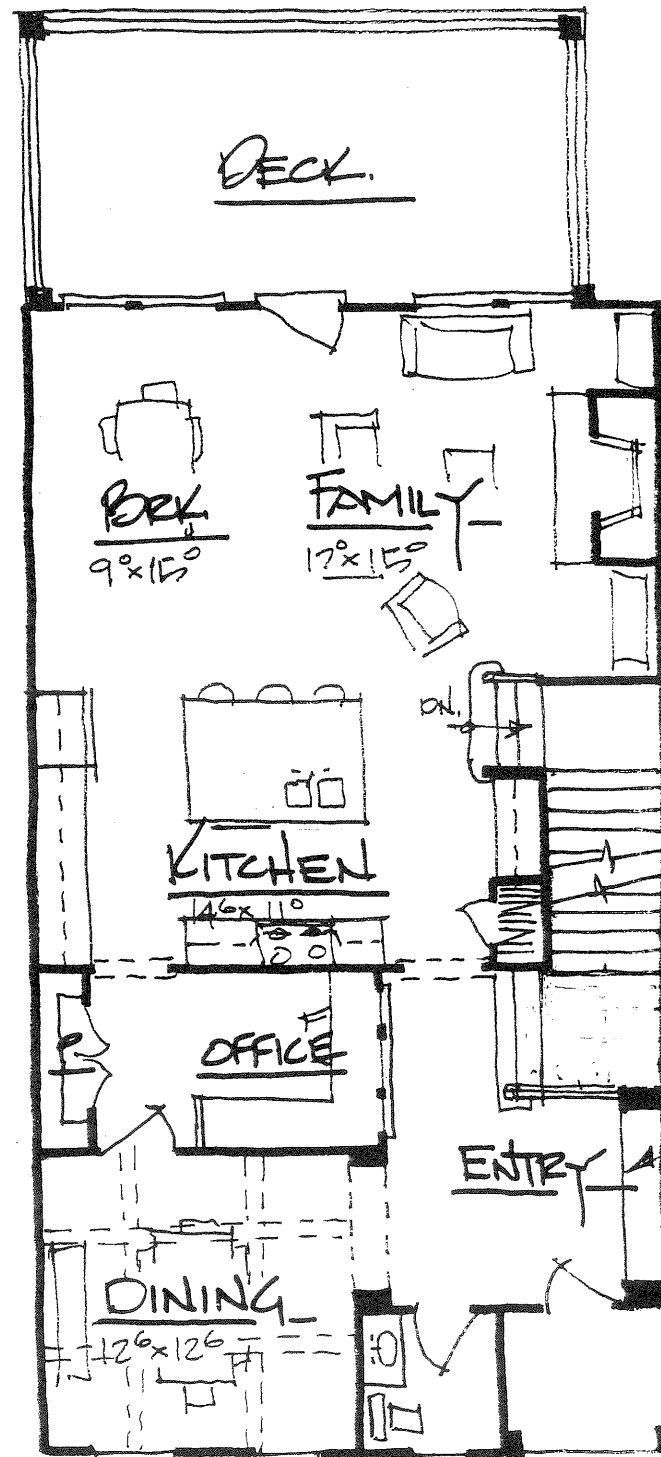

TERRACE LEVEL
602 S.F.

MAIN
1,206 S.F.
26x48

UPPER
1,180 S.F.

CRABAPPLE STATION
WATERFORD HOMES

THE CHESTNUT
26 x 48 UNITS

CALDWELL • CLINE
ARCHITECTS • DESIGNERS
212 CHURCH STREET, NE MARIETTA, GA 30060
PHONE 770-424-3882 770-424-2377 FAX