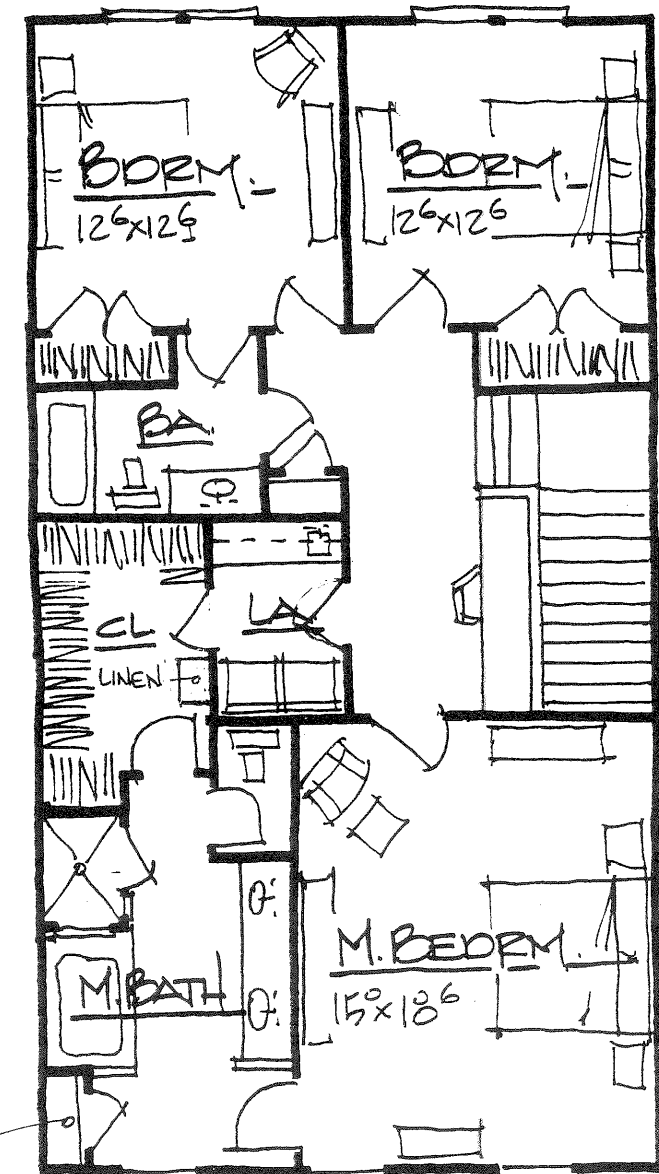

TERRACE LEVEL
602 S.F.

MAIN
1,206 S.F.
26x48

UPPER
1,180 S.F.

CRABAPPLE STATION
WATERFORD HOMES

THE CHESTNUT
26 x 48 UNITS

CALDWELL • CLINE
ARCHITECTS • DESIGNERS
212 CHURCH STREET, NE MARIETTA, GA 30060
PHONE 770-424-3882 770-424-2377 FAX

5.23.06
1.25.06
REVISED
1/9/06