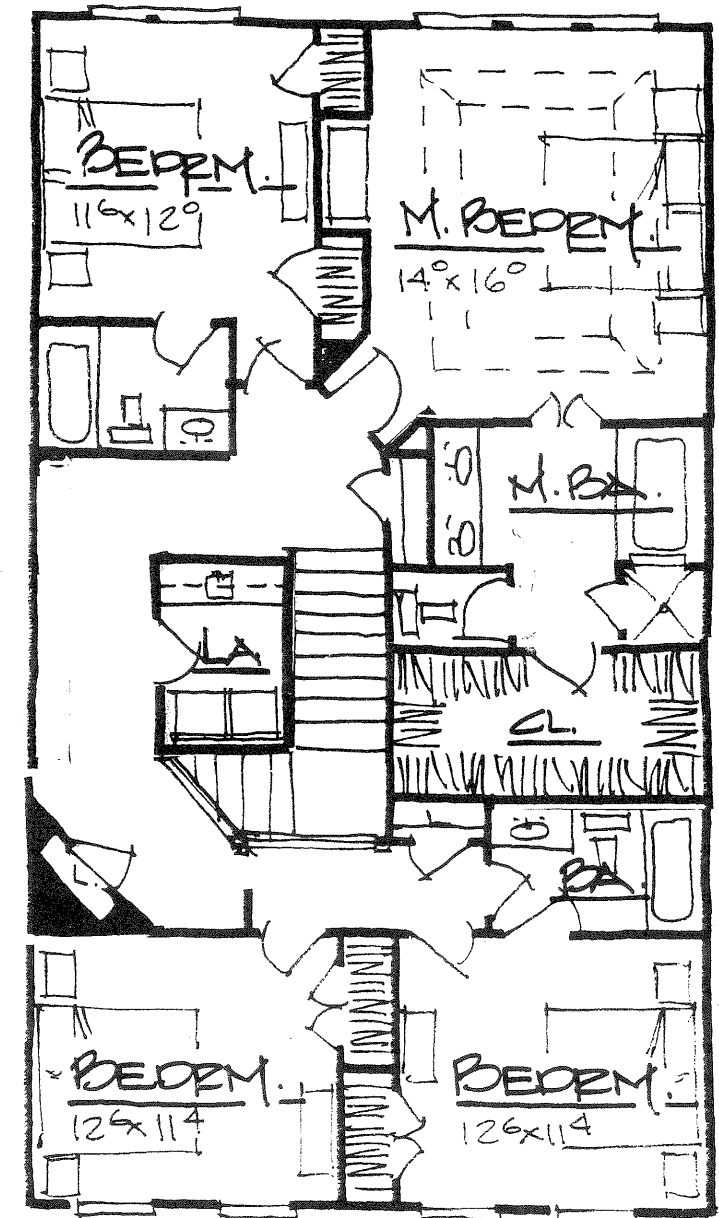

TERRACE 670 S.F.

MAIN 1137 S.F.
28 x 50

UPPER 11340 S.F.

5.23.06
1.25.06
REVISED
1/9/06

CRABAPPLE STATION
WATERFORD HOMES

THE EMORY
28 x 50 UNITS

CALDWELL • CLINE
ARCHITECTS • DESIGNERS
212 CHURCH STREET, NE MARIETTA, GA 30060
PHONE 770-424-3882 770-424-2377 FAX