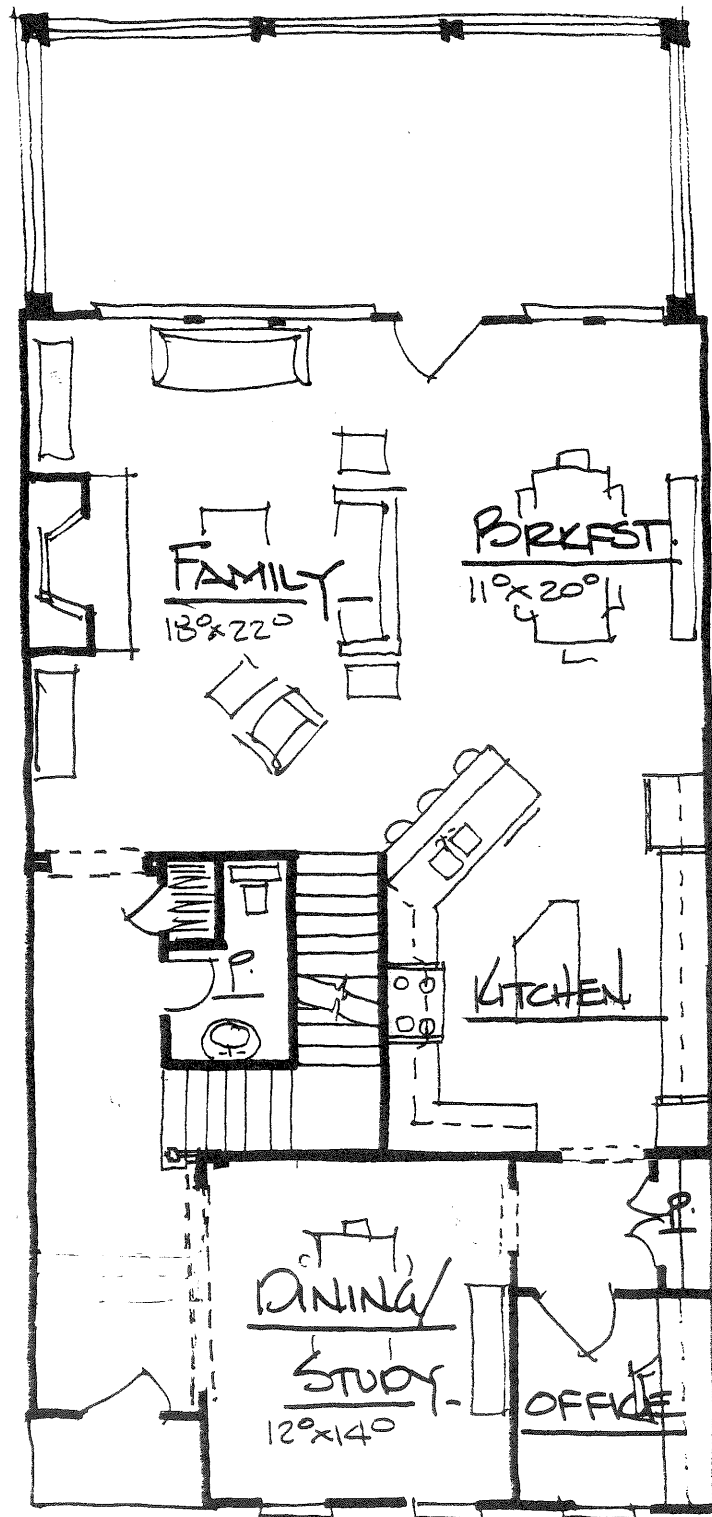

TERRACE 670 S.F.

MAIN 1137 S.F.
28 x 50

UPPER 11340 S.F.

5.23.06
1.25.06
REVISED
1/9/06

CRABAPPLE STATION
WATERFORD HOMES

THE EMORY
28 x 50 UNITS

CALDWELL • CLINE
ARCHITECTS • DESIGNERS
212 CHURCH STREET, NE MARIETTA, GA 30060
PHONE 770-424-3882 770-424-2377 FAX