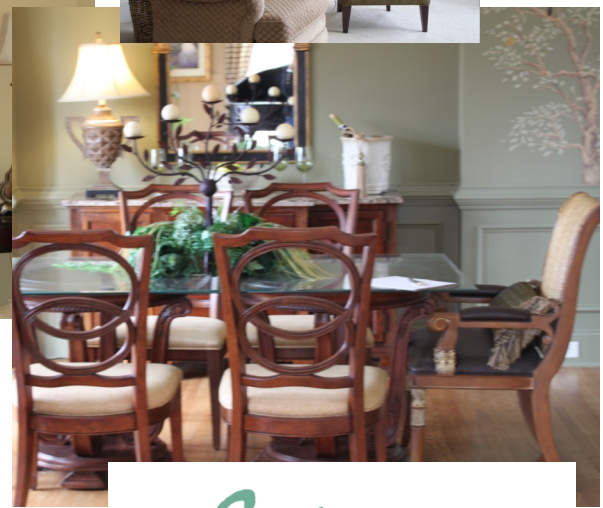

Don't Miss This
MODEL FURNITURE

SALE!

June 25th thru June 27th

Open Friday and Saturday: 11 A.M. to 5 P.M.

Sunday 1 P.M. to 5 P.M.

**Cash &
Carry**

**Model Address:
7010 Tree House Way
Flowery Branch, GA 30542
Sterling on the Lake**